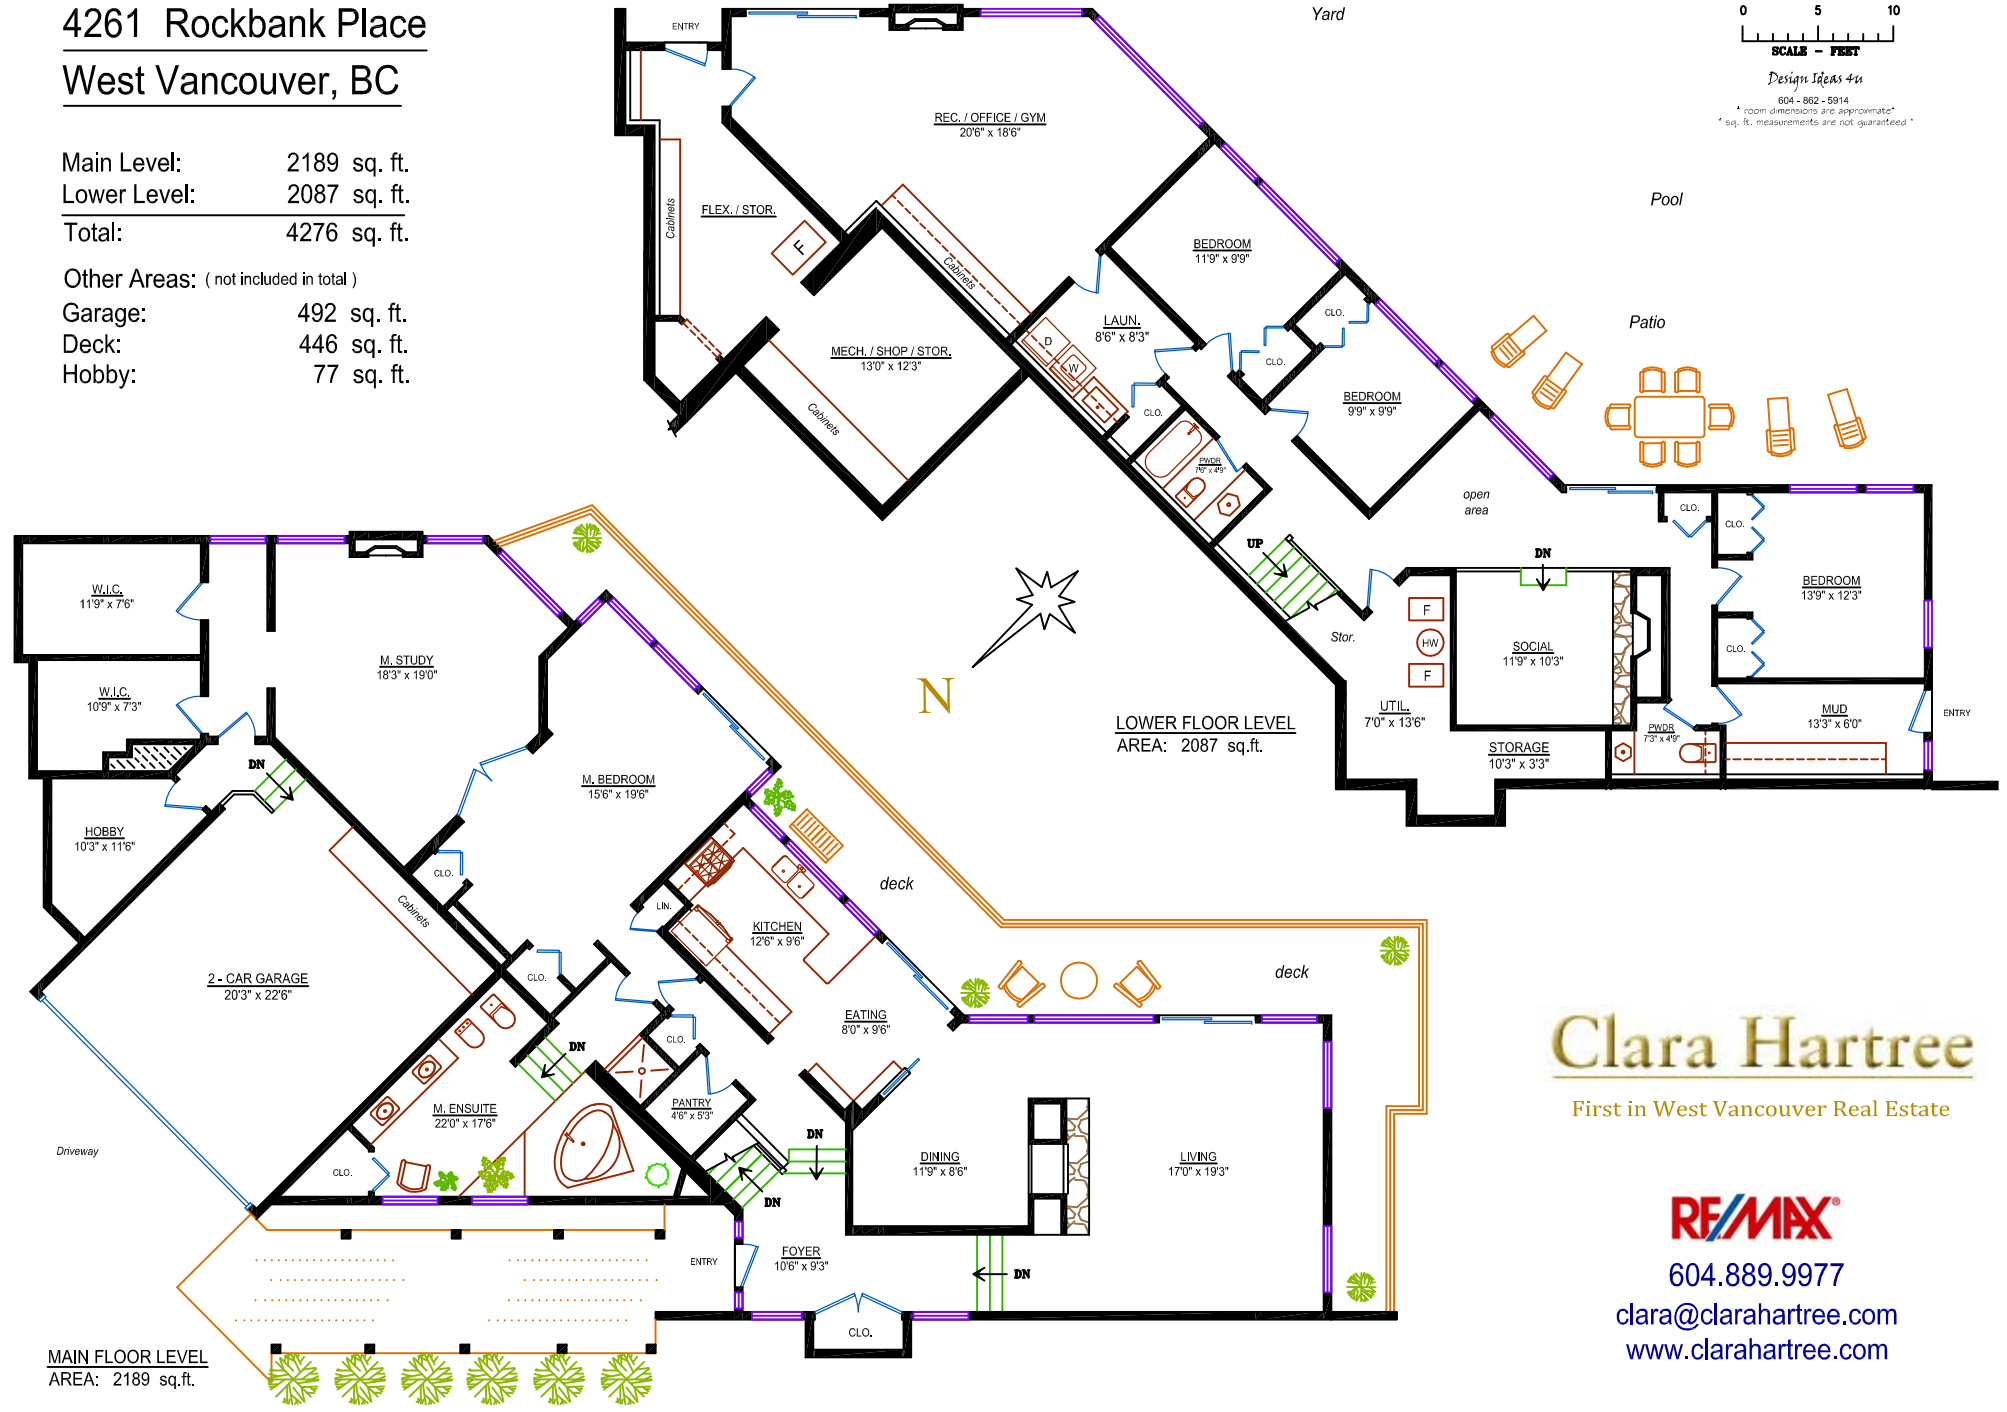

4261 Rockbank Place
West Vancouver, BC

Main Level: 2189 sq. ft.
Lower Level: 2087 sq. ft.
Total: 4276 sq. ft.

Other Areas: (not included in total)
Garage: 492 sq. ft.
Deck: 446 sq. ft.
Hobby: 77 sq. ft.

Clara Hartree
First in West Vancouver Real Estate

RE/MAX
604.889.9977
clara@clarahartree.com
www.clarahartree.com