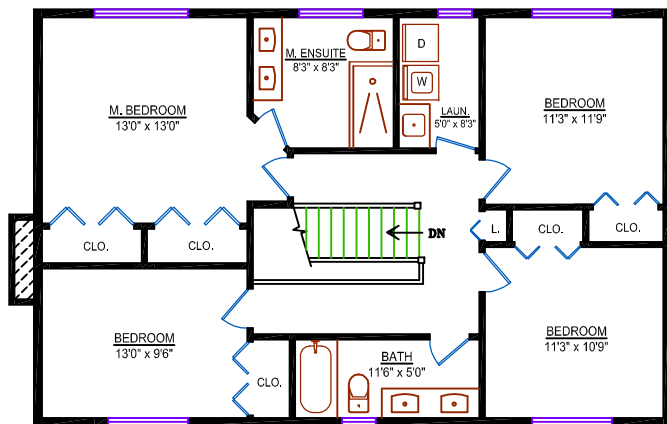

UPPER LEVEL
Area: 1063 sq. ft.