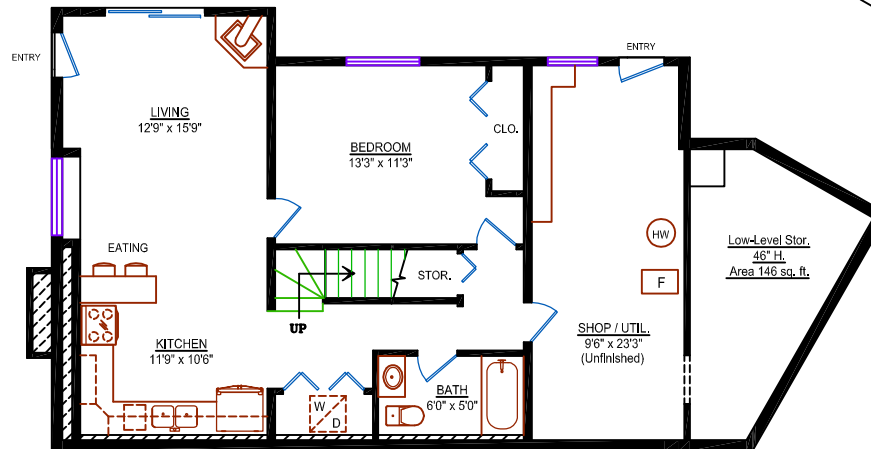

LOWER LEVEL
Area (Fin.): 803 sq. ft.
Area (Unfin.): 237 sq. ft.

Design Ideas 4u